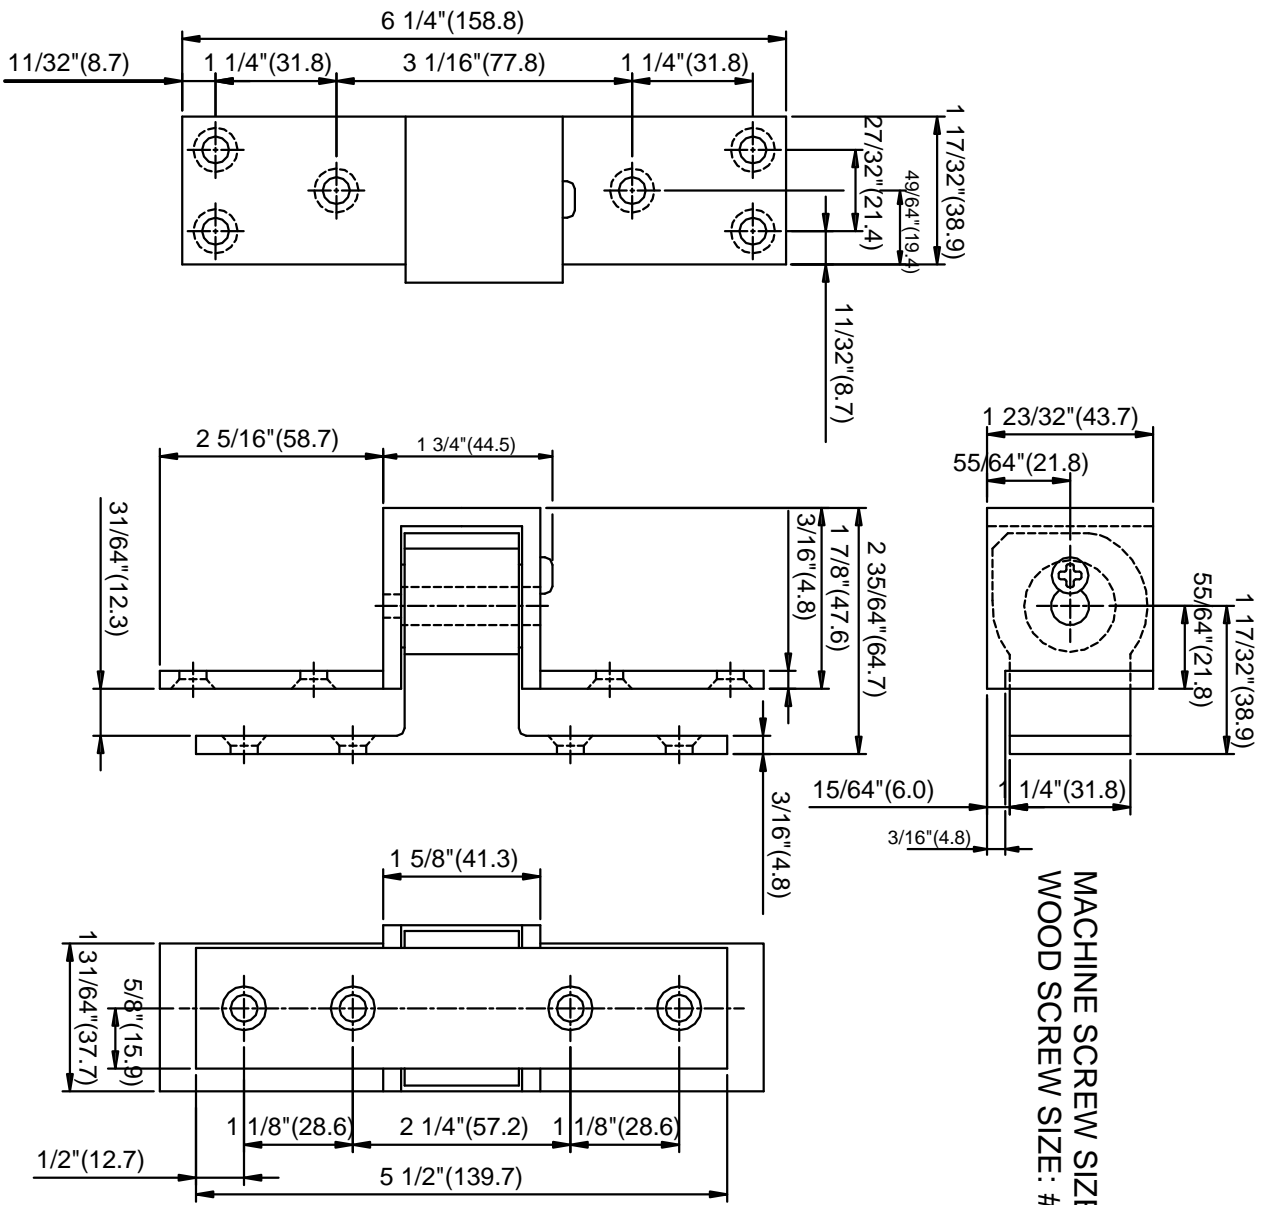

Brookline Industries
 1624 South Clinton Street
 Chicago, IL 60616 USA
<http://brooklineind.com>

MACHINE SCREW SIZE: 12-24 x 3/4" (19.1), FLAT HEAD.
 WOOD SCREW SIZE: #12 x 1 1/2" (38.1), FLAT HEAD.

1261 POCKET PIVOT
 Template T-1261 Rev 2 Jun 2006